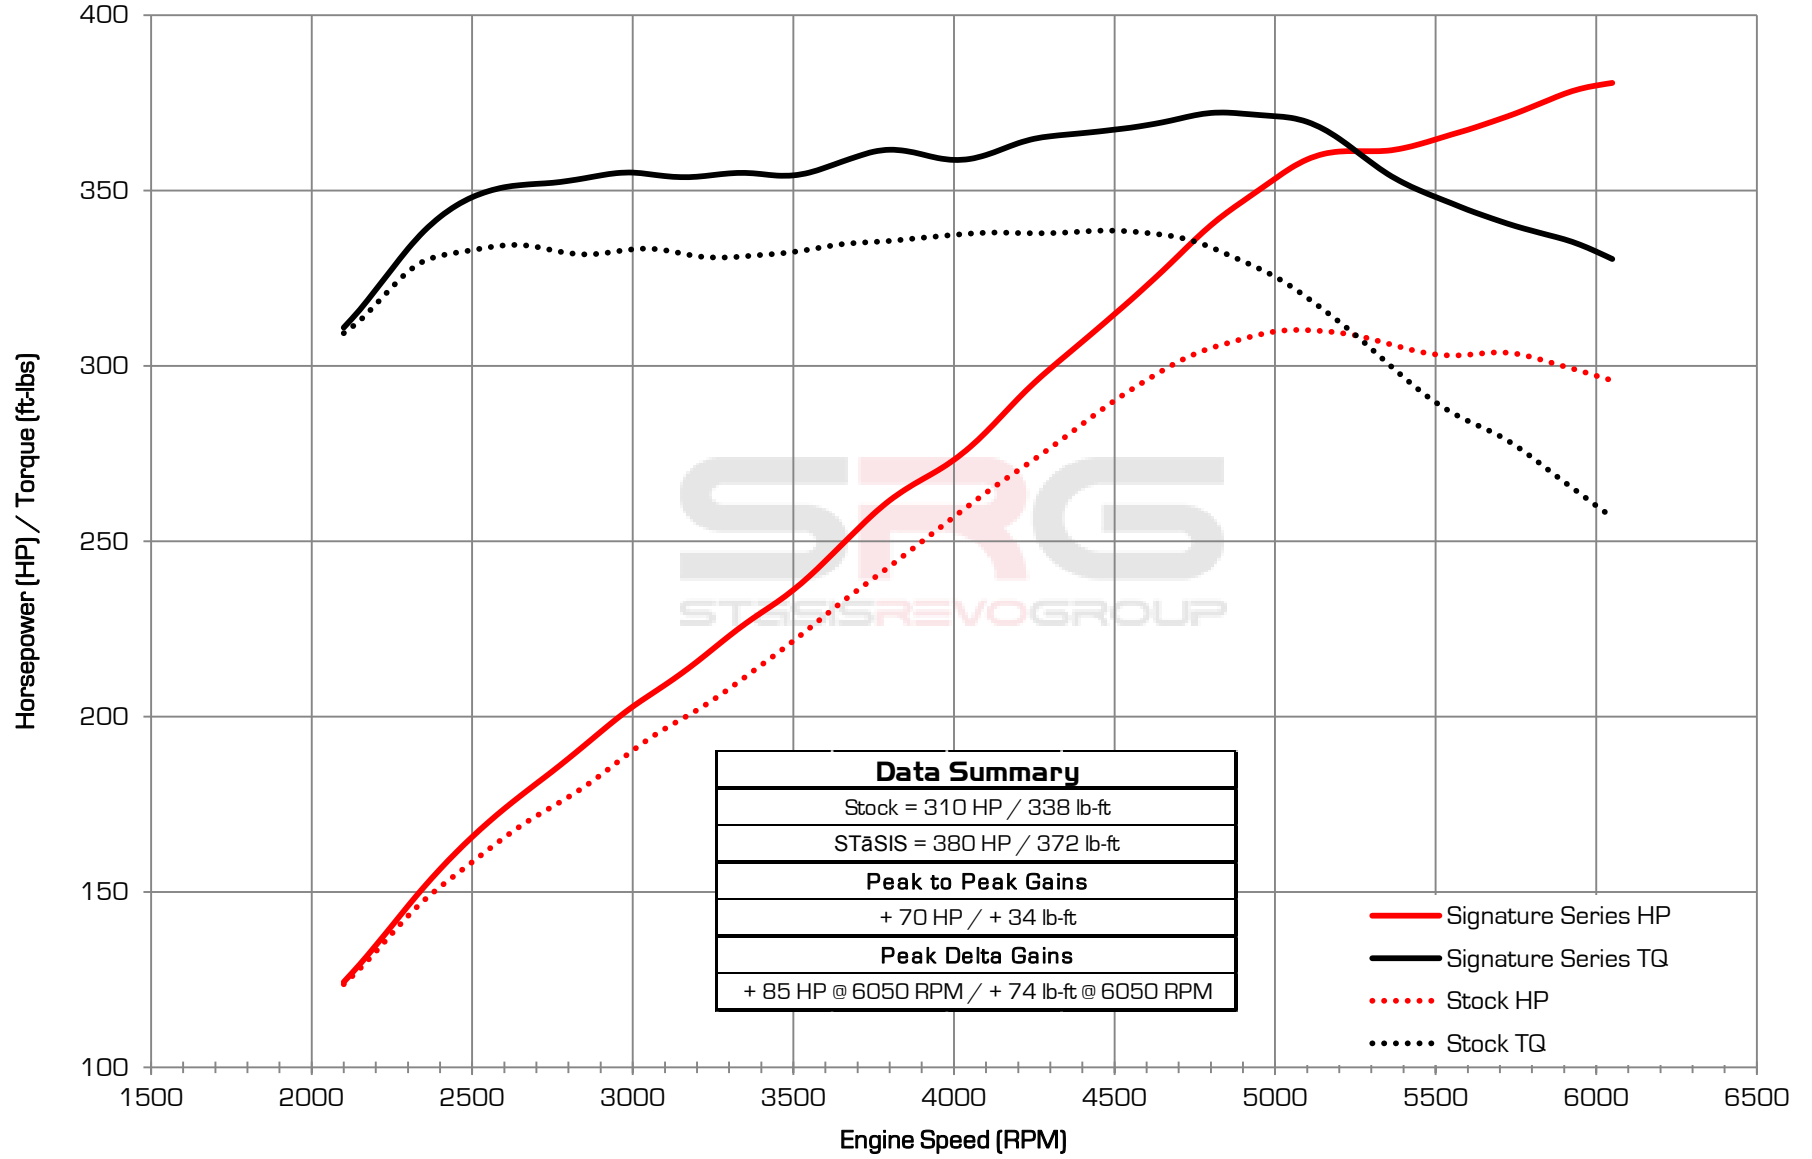

2012 A6 3.0T ECU Flash Comparison- Crankshaft Power

- Signature Series HP
- Signature Series TQ
- Stock HP
- Stock TQ